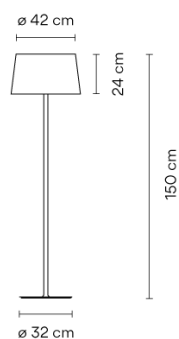

Warm

VIBIA

4906

Design By Ramos & Bassols

WARM is a floor lamp with an aluminium shade that is appealing, elegant and adaptable to any atmosphere. Designed by Ramos & Bassols.

Model Sheet

Finish

- 10 White
  NCS S 0300-N
- 25 Beige D1
  NCS S 4005-Y50R
- 28 Brown M1
  NCS S 4020-Y60R
- 56 Green D1
  NCS S 7010-G30Y

Dimming

ON/OFF

Installation type

Surface Canopy

Materials

Base: Steel
Vertical tube: Aluminum

Light source

3 x MASTER LEDBULB E27 230V 13W
3 x COMPACT FLUORESCENT E27 230V 20W

Remarks

Switch on the cable

Packaging

2 Box
1.71 m x 0.36 m x 0.381 m
Gross weight 11.6
Net weight 10.44
Vol. 0.306

Lighting effect

General Lighting

Lamp for general lighting that equally distributes the light in all directions.